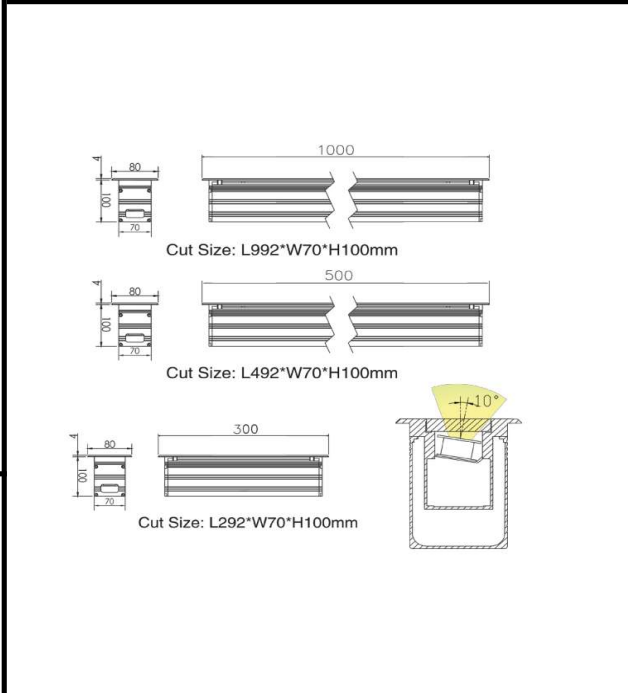

Sovitron Interior Pvt.Ltd.

Model Name	UNITY-2306 / DL-OSL-2306A-18
Description	linear Inground light

Technical description	Image
-----------------------	-------

Dimension	L=1000mm Cutout W=70mm With trim W=80mm H=100mm
Frame	Aluminum
Color Tempertaure	4000K
Power	21W
Total Luminous Flux	1365 lm
Efficacy	65 lm/W
IP rating	67
Color Rendering	≥80
Mounting	Buried
Beam angle	5, 12.5, 20, 30, 45, 60, 15X30, 10X60 Degree
Optics	Tempered glass
Dimming	NON-Dimmable
Operating Voltage	220-240 VAC
Standard Lifetime	L70 minimum at 50,000 burning hours

Remarks:-

Dimension diagram

Address: Plot #7 Saroorpur-Nangla Industrial Area,Ballabgharh-Sohna Road,Faridabad-121005
Email: info@sovitron.com